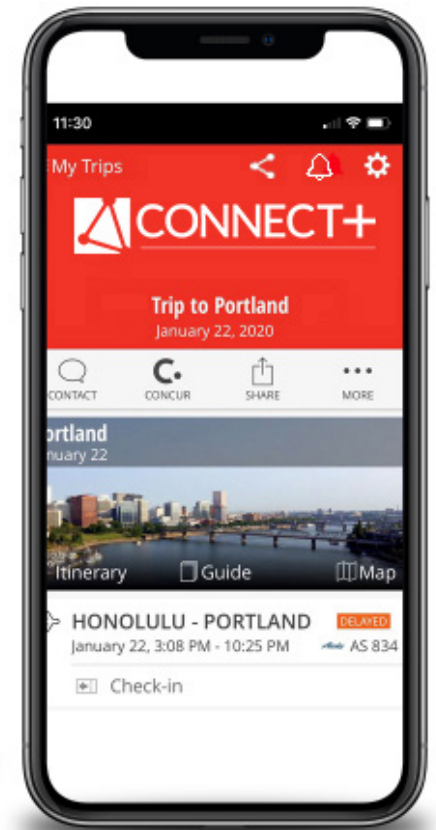

Itinerary Access

Messaging

Risk Management

Online Booking Tool
Integration

360° Holistic
Engagement

Expense Tracking

Bleisure

Compatible with iOS 11.4 or later, Android and HTML5
Available both on and offline
Available in 8 languages